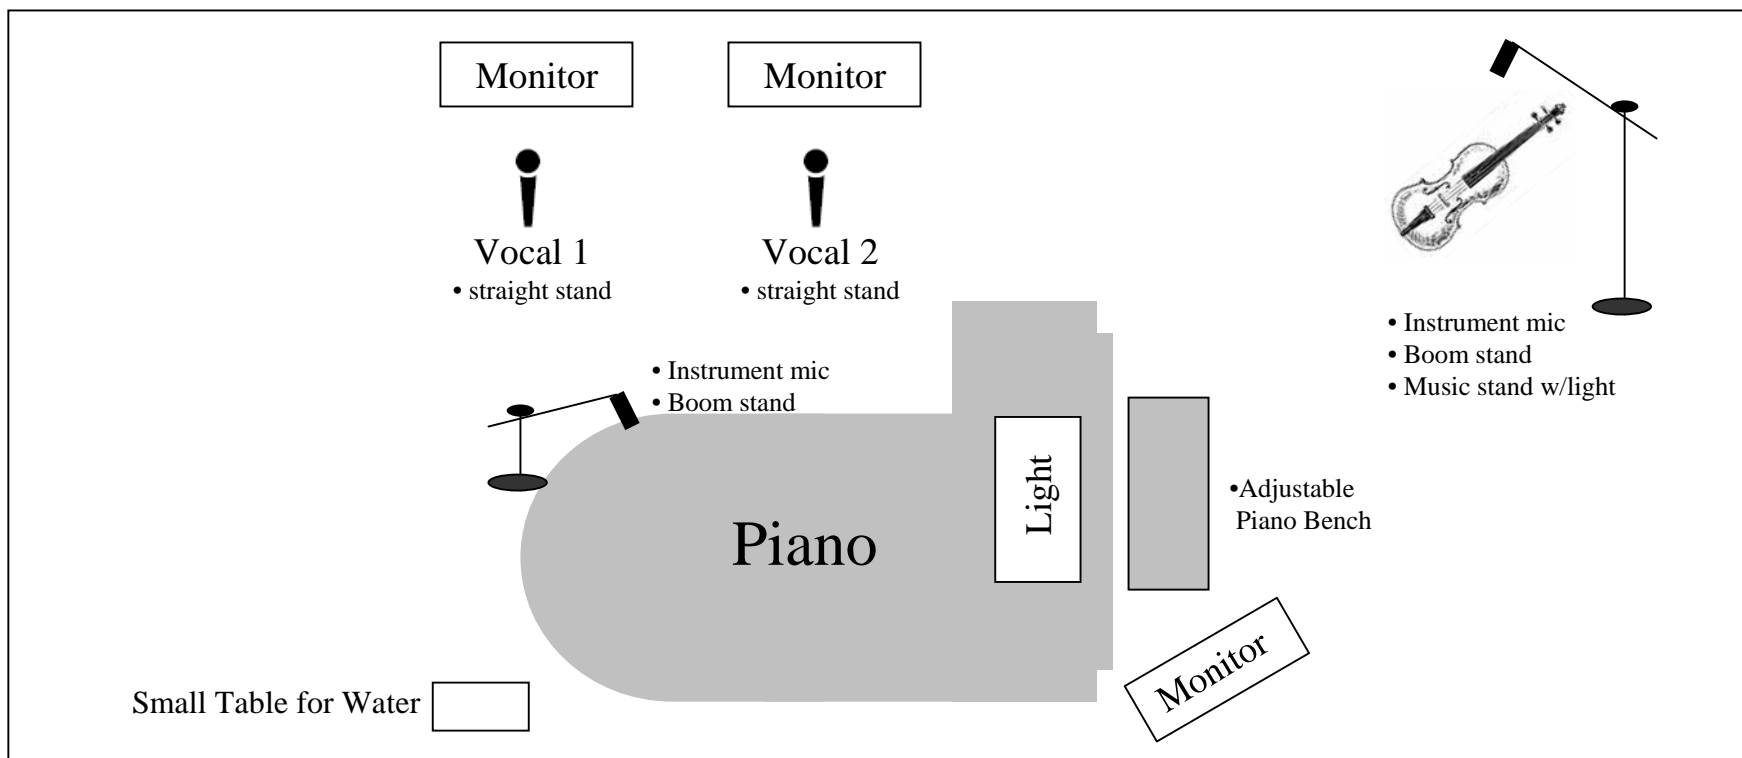

Stage Plot

Bella Sorella consists of two singers, one accompanist and a violinist

Summary: 2 Vocal Mics and Straight Stands

1 Piano Mic and Boom Stand

1 Violin Mic and Boom Stand

1 Music Stand with Light for the violinist

3 Monitors

1 Baby Grand Piano

1 Adjustable Piano Bench

Lighting for the piano so pianist can read the music

1 Small Table for Water

Bella Sorella

Audience

Stage Left

Stage Right